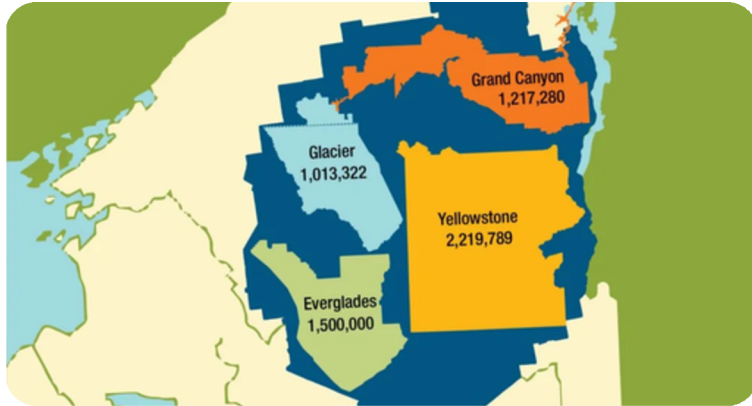

 +  +  = *Lake Placid*

The only junior boarding school located in a former two-time Winter Olympic host city, providing opportunities to try numerous winter sports, such as skiing or snowboarding, ski jumping, luge, skeleton, skating, hockey, and more.

Located in the **six-million-acre Adirondack Park.**

That's bigger in size than Grand Canyon, Glacier, Yellowstone, and Everglades National Parks combined.

PHILLIPS EXETER ACADEMY

Recent secondary school placements at top US boarding schools