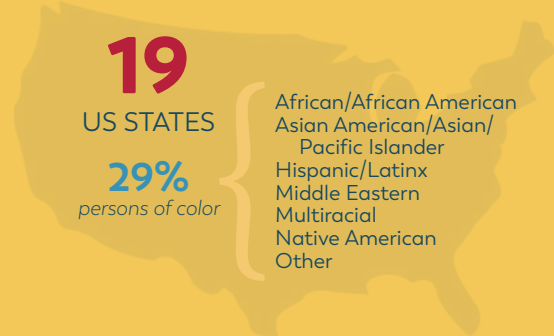

2023-2024

1st

INSTITUTION OF HIGHER LEARNING FOR GIRLS IN THE UNITED STATES
FAIR TRADE HIGH SCHOOL IN THE UNITED STATES

- China
- Korea
- Hong Kong
- Japan
- Taiwan
- Thailand
- Vietnam
- Bahamas
- Canada
- Rwanda
- Singapore
- +16 more

49
TEACHING FACULTY

12
RESIDENTIAL FACULTY

90%
with advanced degrees

356
STUDENTS

63%
Boarding

37%
Day

- African/African American
- Asian American/Asian/Pacific Islander
- Hispanic/Latinx
- Middle Eastern
- Multiracial
- Native American
- Other

Our founder Emma Hart Willard...

A BOLD WOMAN WITH A BIG IDEA.

Emma Hart Willard founded her school in **1814** with the vision that girls should be as highly educated as boys. Honoring our founder's vision, we proudly foster in each student a love of learning, the habits of an intellectual life, and the character, moral strength, and qualities of leadership to serve and shape her world.