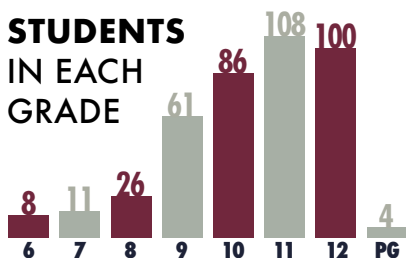

STUDENT TO FACULTY RATIO

11

AVERAGE CLASS SIZE

STUDENTS IN EACH GRADE

\$7+ Million
Need-Based
Financial Aid
Awarded

41 & 19

STATES COUNTRIES

OUR MISSION