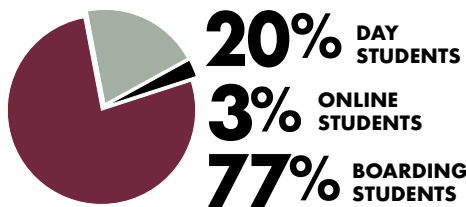

STUDENT TO FACULTY RATIO

11

AVERAGE CLASS SIZE

STUDENTS IN EACH GRADE

\$7+ Million
Need-Based
Financial Aid
Awarded

41 & 19

STATES COUNTRIES

OUR MISSION