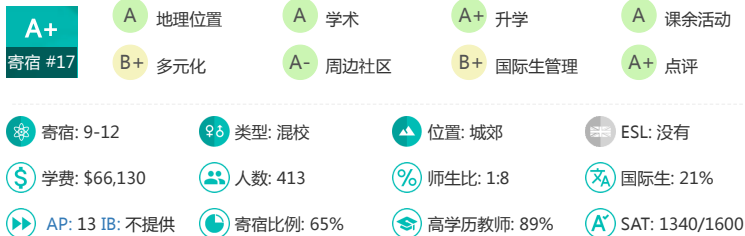

韦伯中学

The Webb Schools

1175 W. Baseline Road, Claremont, CA 91711

核心数据

FS点评 4.9/5

韦伯中学位于加州洛杉矶东部的克莱尔蒙特，毗邻圣盖博山脚，风景美丽，气候宜人。由于毗邻加州顶级文理学院哈维穆德学院。学校在计算机和科创方面，能提供与顶尖大学合作的学术机会。韦伯中学是世界知名的男女混校学校最初由男校 The Webb School of California 以及女校 Vivian Webb School 共同组成。目前还维持 9 - 10 年级男女生分开授课的传统。韦伯中学对学术的丰...

范迪信国际教育-Zion老师 发布于 2020年06月01日

Webb是加州的综合方面比较强的学校，很多的家长在定位加州读书的时候都会选取Webb作为一个理想的目标校。常规来讲，Webb风景优美，像一个心旷神怡的度假村，孩子们在这里读书可谓是一步一景，学校的硬件设备也是非常强大，古生物博物馆绝对是本校的亮点。但是Webb的俱乐部中没有击剑队，有这个爱好的小伙伴需要注意一下了，并且，之前在这里读书的孩...

合领教育-王晓丹 发布于 2019年04月30日

毕业生走向 (2019)

*注: 人数代表最终走向，录取数代表总计offer数量

排名	大学	人数	排名	大学	人数
2	哈佛大学	1人	19	圣路易斯华盛顿大学	1人
3	哥伦比亚大学	1人	21	艾默里大学	1人
3	麻省理工大学	1人	22	南加州大学	3人
3	芝加哥大学	1人	27	塔夫茨大学	1人
3	耶鲁大学	1人	27	密歇根大学安娜堡分校	1人
8	宾夕法尼亚大学	1人	30	纽约大学	3人
10	约翰霍普金斯大学	2人	38	波士顿学院	1人
10	美国西北大学	2人	38	加州大学戴维斯分校	1人
14	布朗大学	2人	42	波士顿大学	2人
14	范德比尔特大学	1人	44	东北大学	2人
16	莱斯大学	1人	44	图兰大学	1人
19	加州大学洛杉矶分校	5人	70	加州大学圣克鲁兹分校	1人

学校简介

韦伯学校成立于1922年，位于美国加利福尼亚州的克莱蒙(Claremont)镇，是一所高质量的美国私立中学。学校从美国各州和世界各地招收优秀学生。自学校成立以来，学校为社会输出了许多优秀人才。除了确保学生以优异的成绩进入大学深造以外，韦伯学校还坚持换位思考为教学核心理念，实行个性化教育，鼓励学生的发现性思维，同时培养学生男女平等，尊重他人的优良传统。

学校官网(电子版点击前往): <http://www.webb.org>

文体项目

学校提供共计16项体育活动:

羽毛球、棒球、篮球、耐力跑、跳水、橄榄球、高尔夫球、足球、垒球、游泳、网球、田径、排球、水球、摔跤、铁人三项

学校提供共计17项艺术课程:

剧院、艺术、钢琴、合唱、弦乐、吉他、编舞、舞蹈、即兴表演、爵士乐、音乐、表演、2D设计、绘画、摄影、作品集、工作室艺术