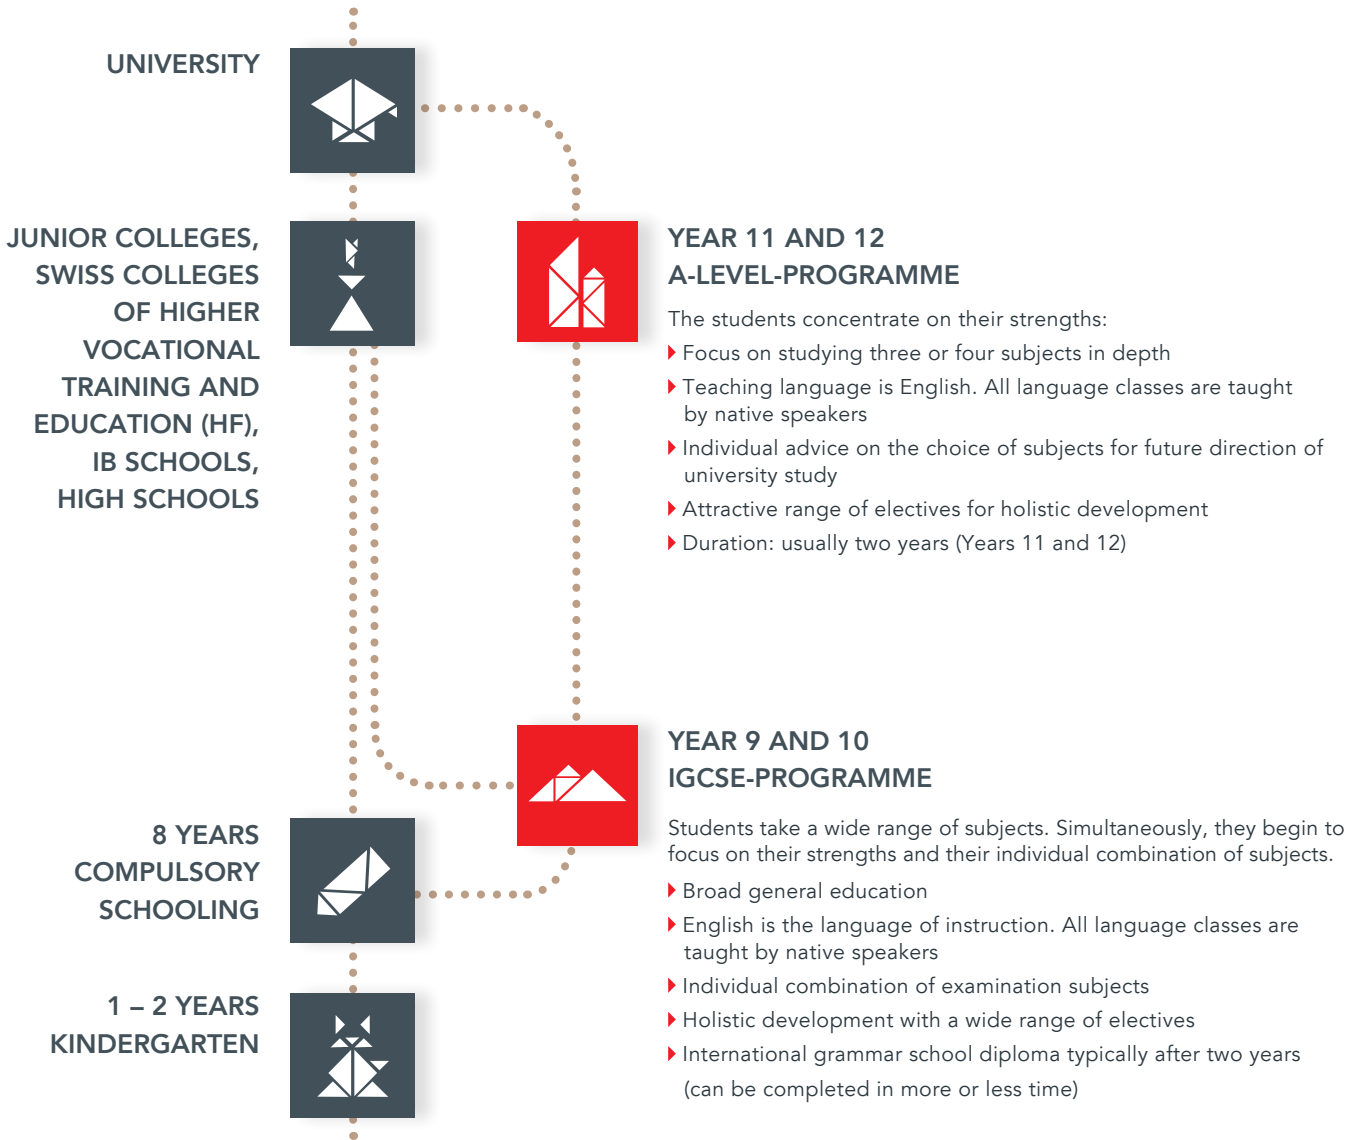

**SWISS BOARDING SCHOOLS
DISENTIS & ZURICH**

Mountain and City Campus

THE CHOICE IS YOURS

ACADEMICS